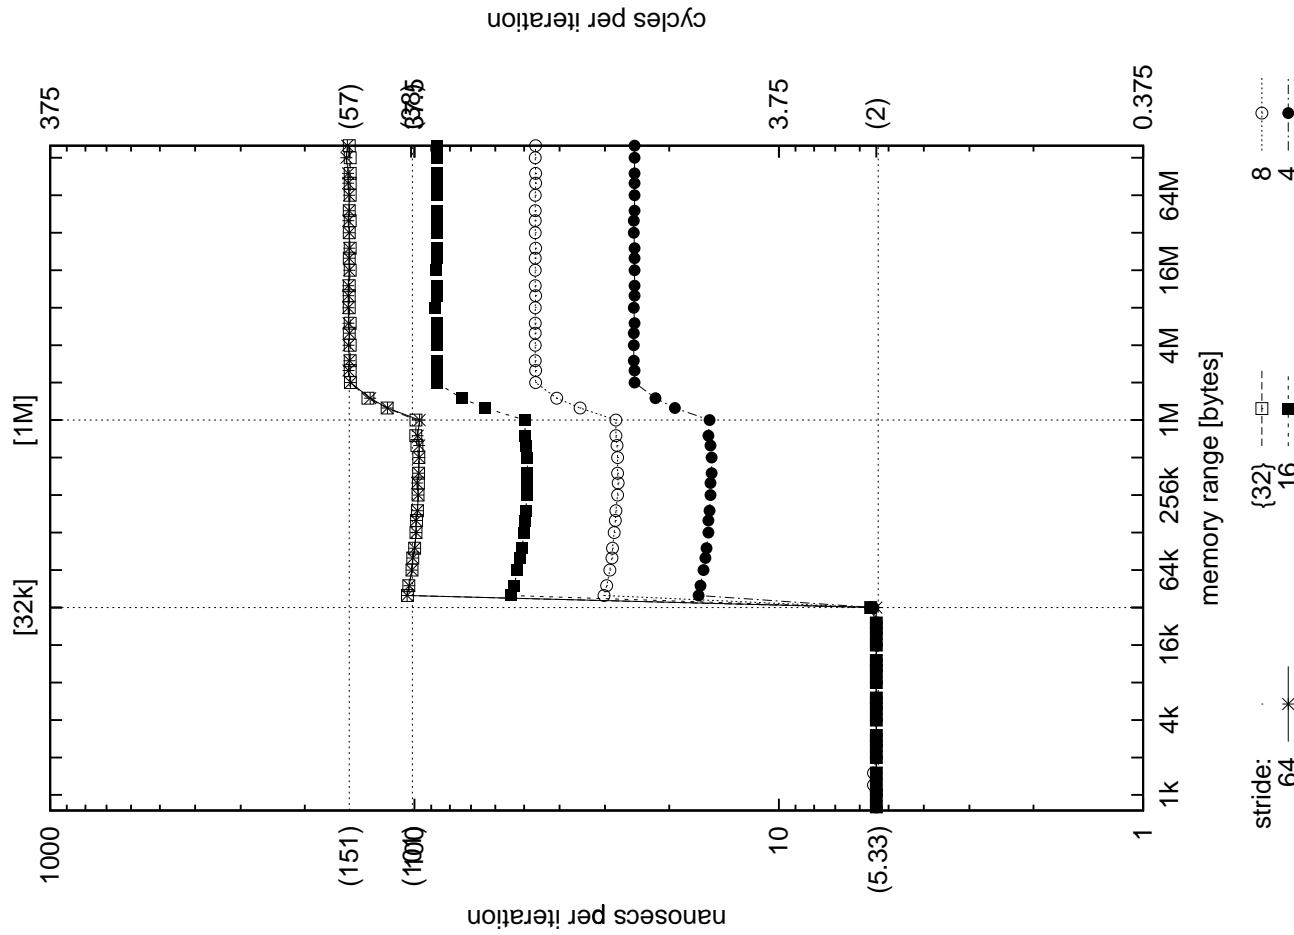

le092-375MHz-128MB.cache

le092-375MHz-128MB.TLB