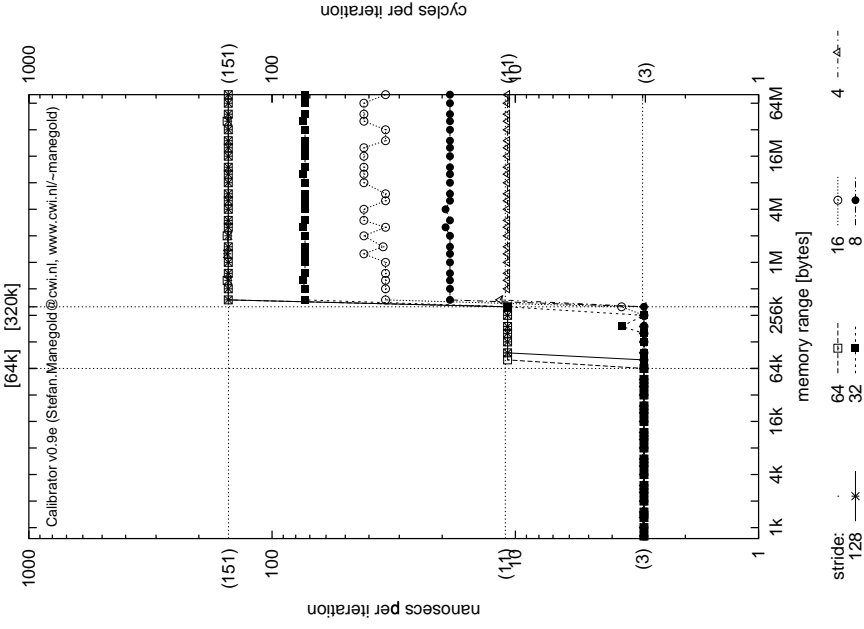

Athlon\_1000\_DDR\_PC1600.cache-replace-time

Athlon\_1000\_DDR\_PC1600.cache-miss-latency

Athlon\_1000\_DDR\_PC1600.TLB-miss-latency