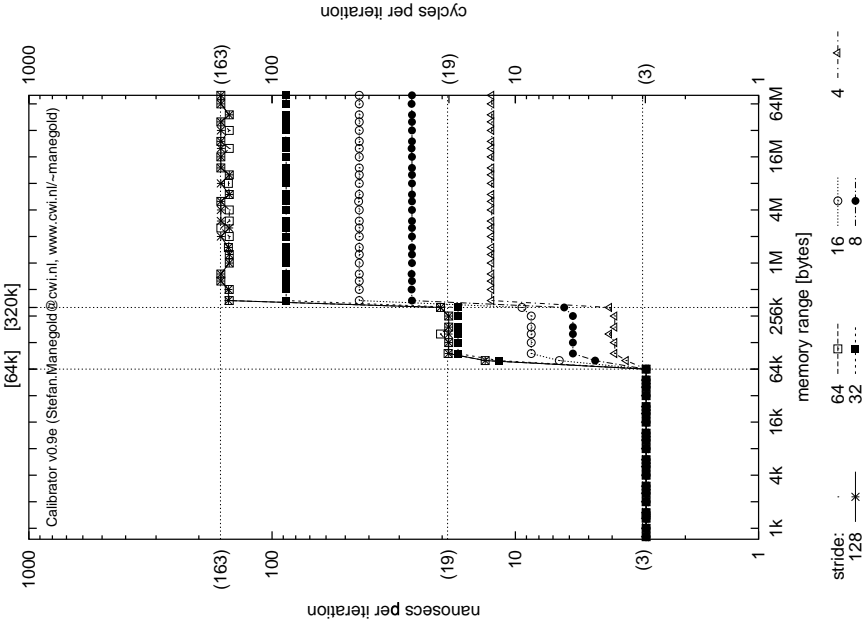

Athlon\_1000\_DDR\_PC1600.cache-replace-time

Athlon\_1000\_DDR\_PC1600.cache-miss-latency

Athlon\_1000\_DDR\_PC1600.TLB-miss-latency