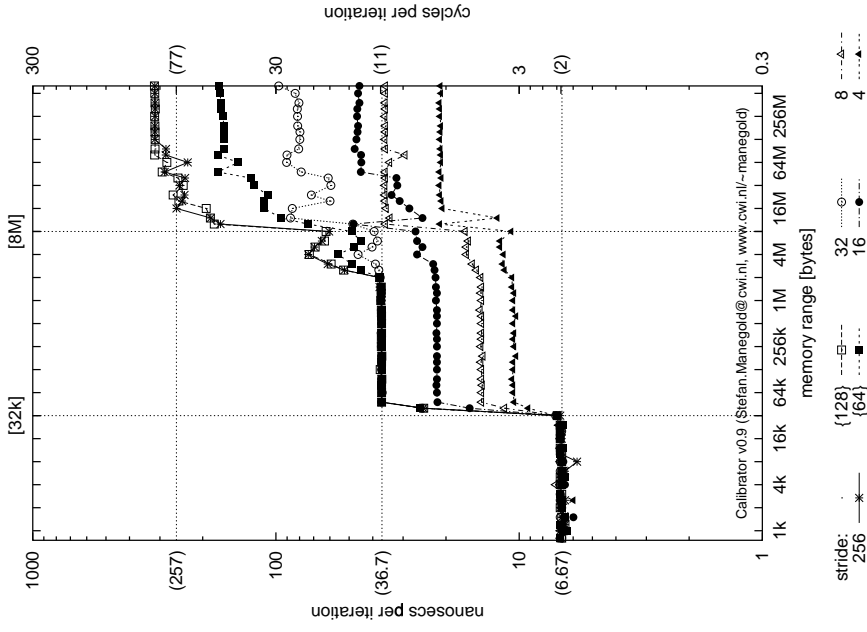

medusa-300-cache-miss-latency

medusa-300-cache-replace-time

medusa-300-TLB-miss-latency