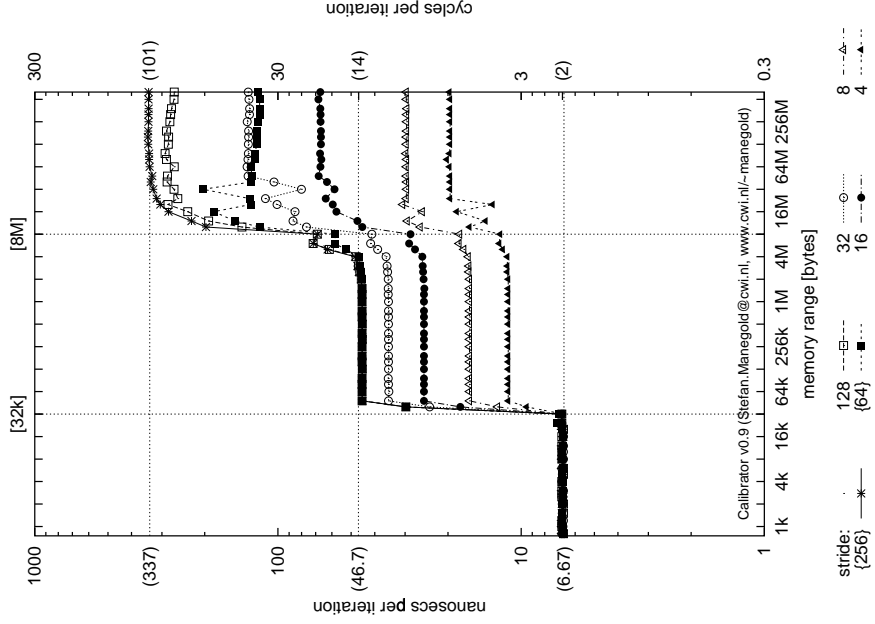

medusa-300-00000.cache-miss-latency

medusa-300-00000.cache-replace-time

medusa-300-00000.TLB-miss-latency