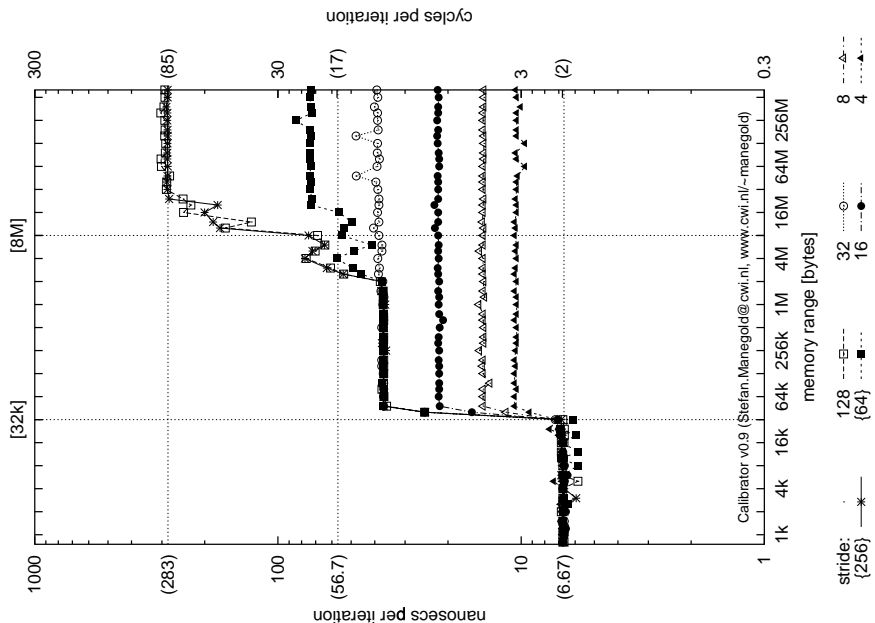

medusa-300-00000.cache-miss-latency

medusa-300-00000.cache-replace-time

medusa-300-00000.TLB-miss-latency