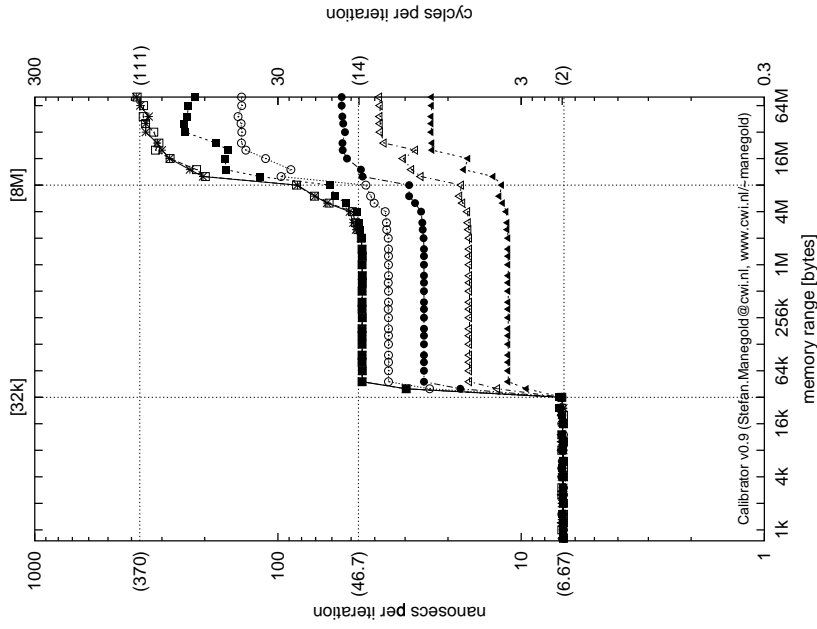

medusa-300-00000.cache-miss-latency

medusa-300-00000.cache-replace-time

medusa-300-00000.TLB-miss-latency