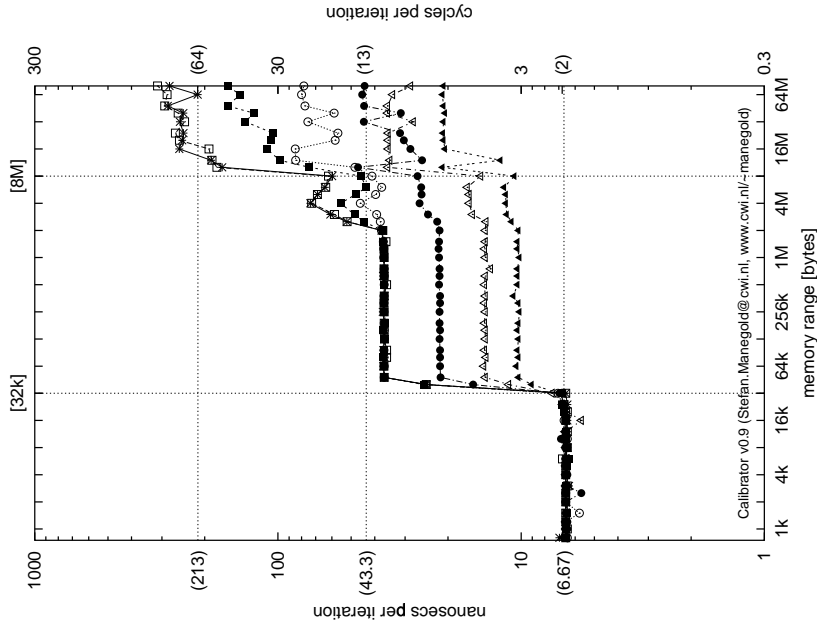

medusa-300-00000.cache-miss-latency

medusa-300-00000.cache-replace-time

medusa-300-00000.TLB-miss-latency