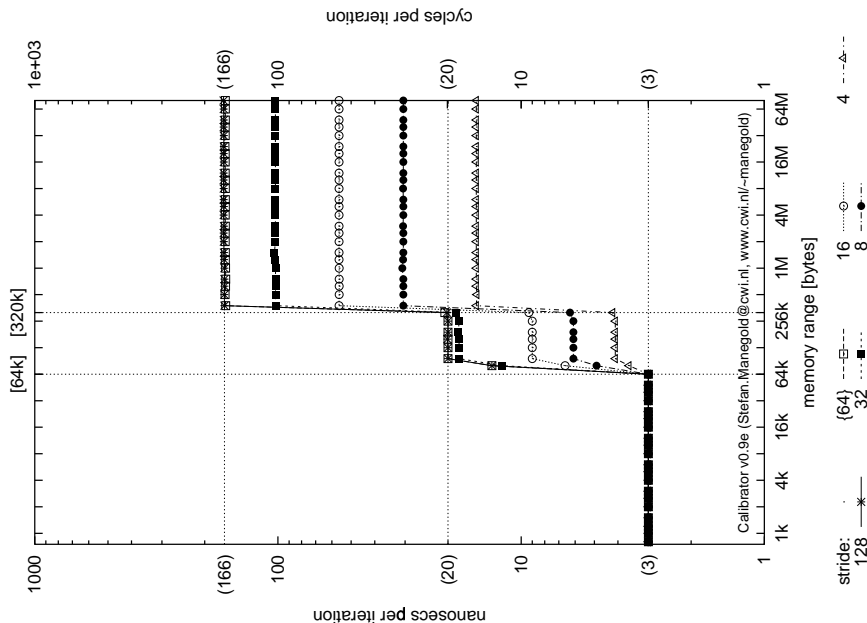

Thunderbird-1000.cache-replace-time

Thunderbird-1000.cache-miss-latency

Thunderbird-1000.LB-miss-latency